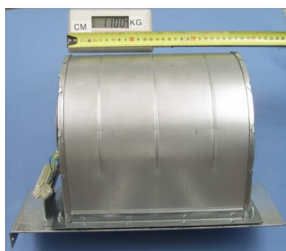

 PRODUCT-DETAILS

68281334

D2D160-CE02-12; LONG-LIFE FAN, CENTRIFUGAL

General Information

Product ID	68281334
ABB Type Designation	D2D160-CE02-12
Catalog Description	D2D160-CE02-12; LONG-LIFE FAN, CENTRIFUGAL
Long Description	D2D160-CE02-12

Ordering

Core Credit	0.00
Country of Origin	Hungary (HU)
Customs Tariff Number	84145925
Invoice Description	LONG-LIFE FAN, CENTRIFUGAL
Made To Order	No
Minimum Order Quantity	1 piece
Order Multiple	1 piece
Quote Only	No
Selling Unit of Measure	piece

Dimensions

Product Net Weight	11.3 kg
Package Level 1 Units	1 piece

Technical

Frame Size	Spare_Parts
------------	-------------

Classifications

UNSPSC	40101600
--------	----------

Environmental

WEEE Category	Product Not in WEEE Scope
---------------	---------------------------